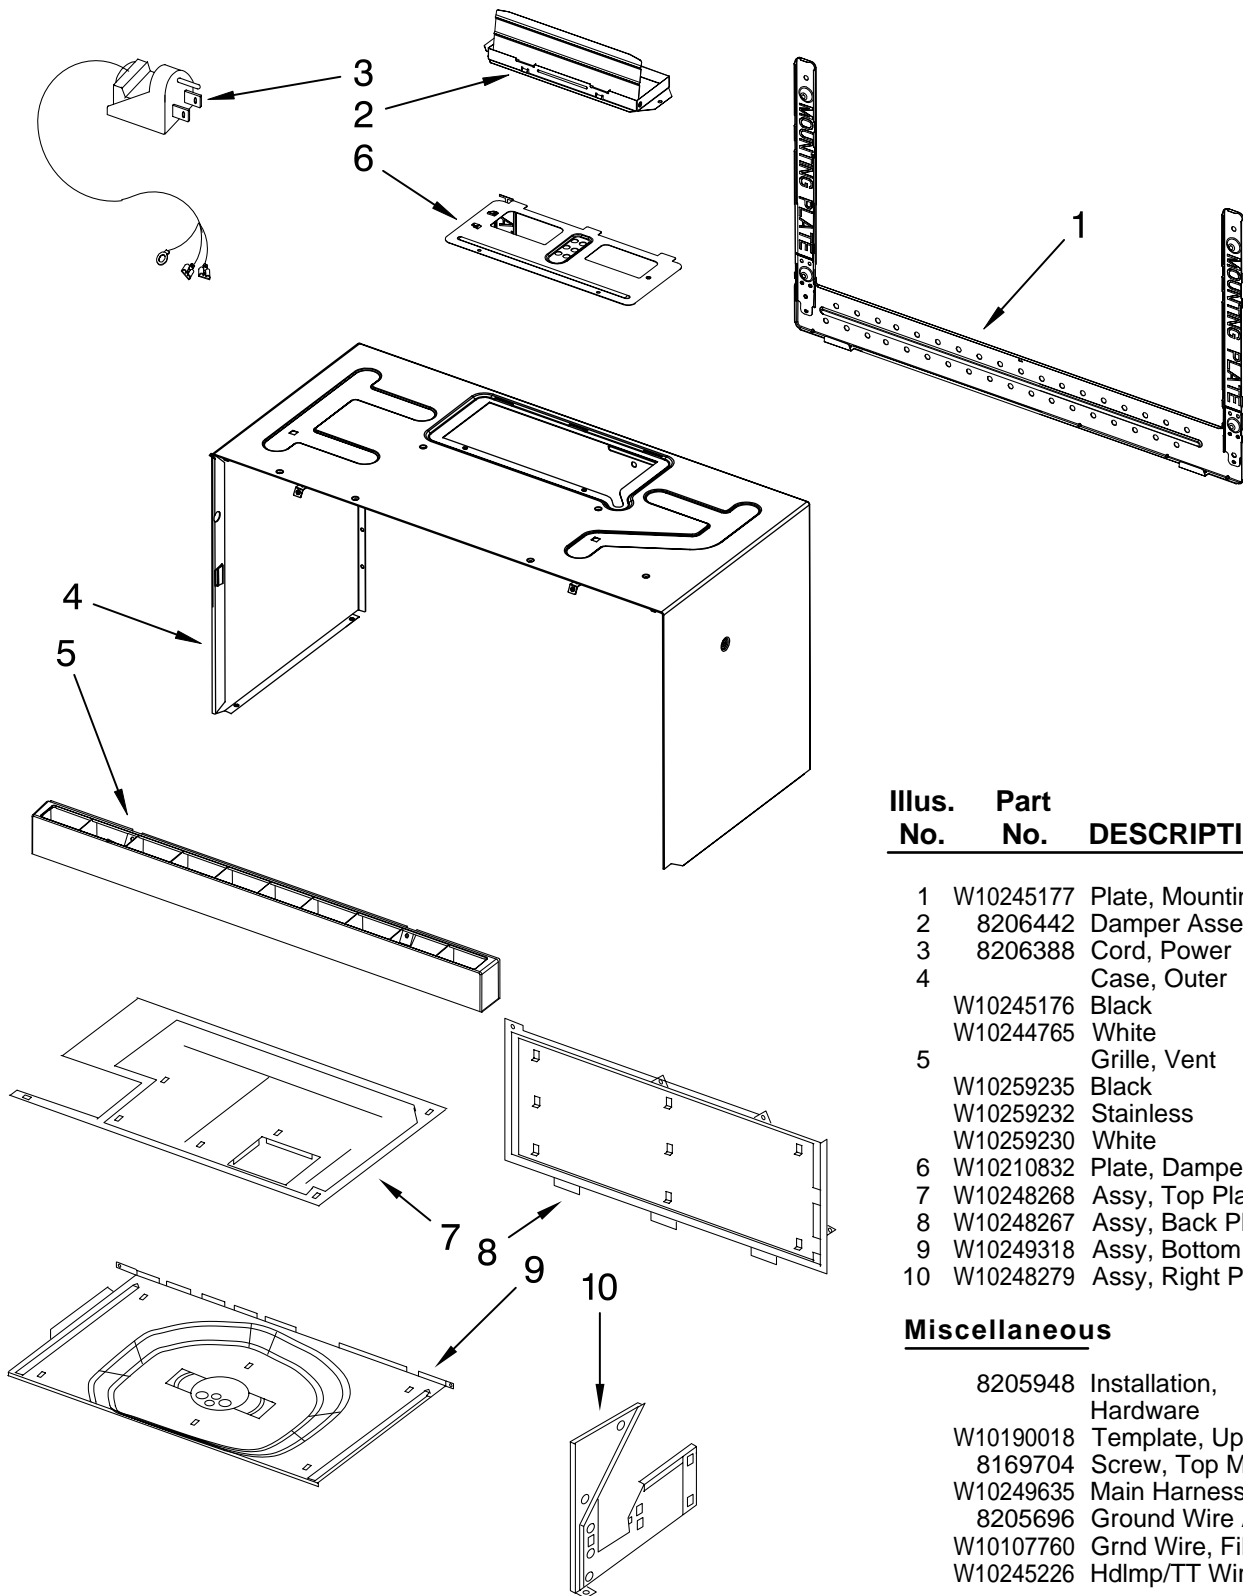

CABINET AND INSTALLATION PARTS

For Models: MMV6180WW0, MMV6180WB0, MMV6180WS0
(White) (Black) (Stainless)

Illus. No.	Part No.	DESCRIPTION

1	W10245177	Plate, Mounting
2	8206442	Damper Assembly
3	8206388	Cord, Power
4		Case, Outer
	W10245176	Black
	W10244765	White
5		Grille, Vent
	W10259235	Black
	W10259232	Stainless
	W10259230	White
6	W10210832	Plate, Damper
7	W10248268	Assy, Top Plate
8	W10248267	Assy, Back Plate
9	W10249318	Assy, Bottom Plate
10	W10248279	Assy, Right Plate

Miscellaneous

8205948	Installation, Hardware
W10190018	Template, Upper
8169704	Screw, Top Mountng
W10249635	Main Harness
8205696	Ground Wire Assy
W10107760	Grnd Wire, Filter
W10245226	Hdlmp/TT Wire Assy

FOR ORDERING INFORMATION REFER TO PARTS PRICE LIST